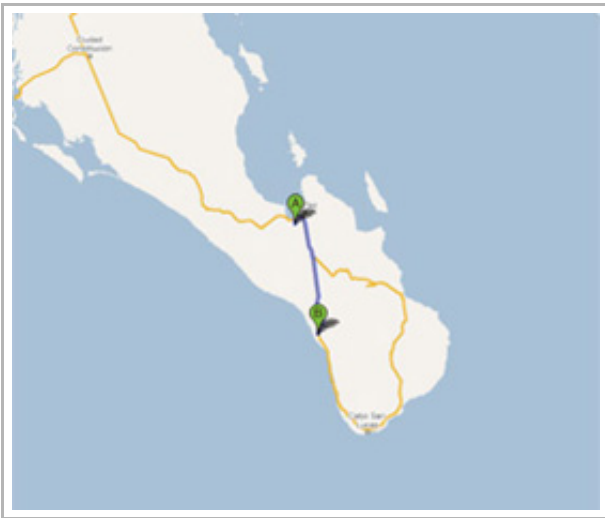

Guaycura - Directions
<http://www.guaycura.com/directions.php>

From La Paz Airport

1. Head north 3.6 km
2. Take the ramp onto Ciudad Constitución-La Paz. Continue to follow Carretera Federal 1 3.3 km
3. Turn right at La Paz-Ciudad Constitución/La Paz-San José Del Cabo/Mexico 1 3.4 km
4. Turn right at La Paz-San José Del Cabo/Mexico 1 77.2 km
5. Continue onto Benito Juarez 550 m
6. Turn left toward Carretera Federal 19/Mexico 19/Todos Santos - Cabo San Lucas 21 m
7. Take the 1st right onto Carretera Federal 19/Mexico 19/Todos Santos - Cabo San Lucas. Destination will be on the right 88 m

From Los Cabos Airport

1. Head east 190 m
2. Turn left 220 m
3. Take the 1st right toward San José Del Cabo-Cabo San Lucas 950 m
4. Take the ramp onto San José Del Cabo-Cabo San Lucas. Go through 1 roundabout 41.4 km
5. Turn right at Cabo San Lucas - Todos Santos/Carretera Federal 19/Mexico 19 2.4 km
6. Continue straight to stay on Cabo San Lucas - Todos Santos/Carretera Federal 19/Mexico 19 48 m
7. Turn right to stay on Cabo San Lucas - Todos Santos/Carretera Federal 19/Mexico 19 7 km
8. Sharp right at Cabo San Lucas - Todos Santos/Carretera Federal 19/Mexico 19/Todos Santos - Cabo San Lucas 52.4 km
9. Turn right to stay on Cabo San Lucas - Todos Santos/Carretera Federal 19/Mexico 19/Todos Santos - Cabo San Lucas 4.4 km
10. Turn right to stay on Cabo San Lucas - Todos Santos/Carretera Federal 19/Mexico 19/Todos Santos - Cabo San Lucas 11.5 km

Santos - Cabo San Lucas. Continue to follow Cabo San Lucas - Todos Santos/Carretera Federal 19/Mexico 19

11. Turn left toward Carretera Federal 19/Mexico 19/Todos Santos - Cabo San Lucas 30 m
12. Take the 2nd left toward Carretera Federal 19/Mexico 19/Todos Santos - Cabo San Lucas 21 km
13. Take the 1st right onto Carretera Federal 19/Mexico 19/Todos Santos - Cabo San Lucas. Destination will be on the right 88 km