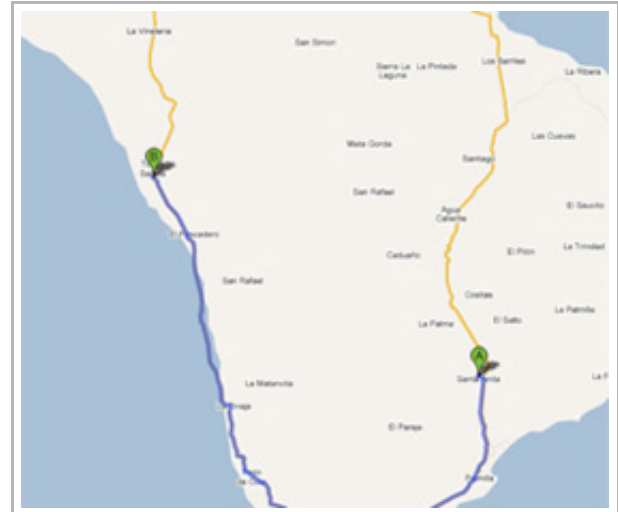

Guaycura - Directions
<http://www.guaycura.com/directions.php>

From La Paz Airport

1. Head north 3.6 km
2. Take the ramp onto Ciudad Constitución-La Paz. Continue to follow Carretera Federal 1 3.3 km
3. Turn right at La Paz-Ciudad Constitución/La Paz-San José Del Cabo/Mexico 1 3.4 km
4. Turn right at La Paz-San José Del Cabo/Mexico 1 77.2 km
5. Continue onto Benito Juarez 550 m
6. Turn left toward Carretera Federal 19/Mexico 19/Todos Santos - Cabo San Lucas 21 m
7. Take the 1st right onto Carretera Federal 19/Mexico 19/Todos Santos - Cabo San Lucas. Destination will be on the right 88 m

From Los Cabos Airport

1. Head east 190 m
2. Turn left 220 m
3. Take the 1st right toward San José Del Cabo-Cabo San Lucas 950 m
4. Take the ramp onto San José Del Cabo-Cabo San Lucas. Go through 1 roundabout 41.4 km
5. Turn right at Cabo San Lucas - Todos Santos/Carretera Federal 19/Mexico 19 2.4 km
6. Continue straight to stay on Cabo San Lucas - Todos Santos/Carretera Federal 19/Mexico 19 48 m
7. Turn right to stay on Cabo San Lucas - Todos Santos/Carretera Federal 19/Mexico 19 7 km
8. Sharp right at Cabo San Lucas - Todos Santos/Carretera Federal 19/Mexico 19/Todos Santos - Cabo San Lucas 52.4 km
9. Turn right to stay on Cabo San Lucas - Todos Santos/Carretera Federal 19/Mexico 19/Todos Santos - Cabo San Lucas 4.4 km
10. Turn right to stay on Cabo San Lucas - Todos Santos/Carretera Federal 19/Mexico 19/Todos Santos - Cabo San Lucas 11.5 km

Santos - Cabo San Lucas. Continue to follow Cabo San Lucas - Todos Santos/Carretera Federal 19/Mexico 19

11. Turn left toward Carretera Federal 19/Mexico 19/Todos Santos - Cabo San Lucas 30 m
12. Take the 2nd left toward Carretera Federal 19/Mexico 19/Todos Santos - Cabo San Lucas 21 km
13. Take the 1st right onto Carretera Federal 19/Mexico 19/Todos Santos - Cabo San Lucas. Destination will be on the right 88 km